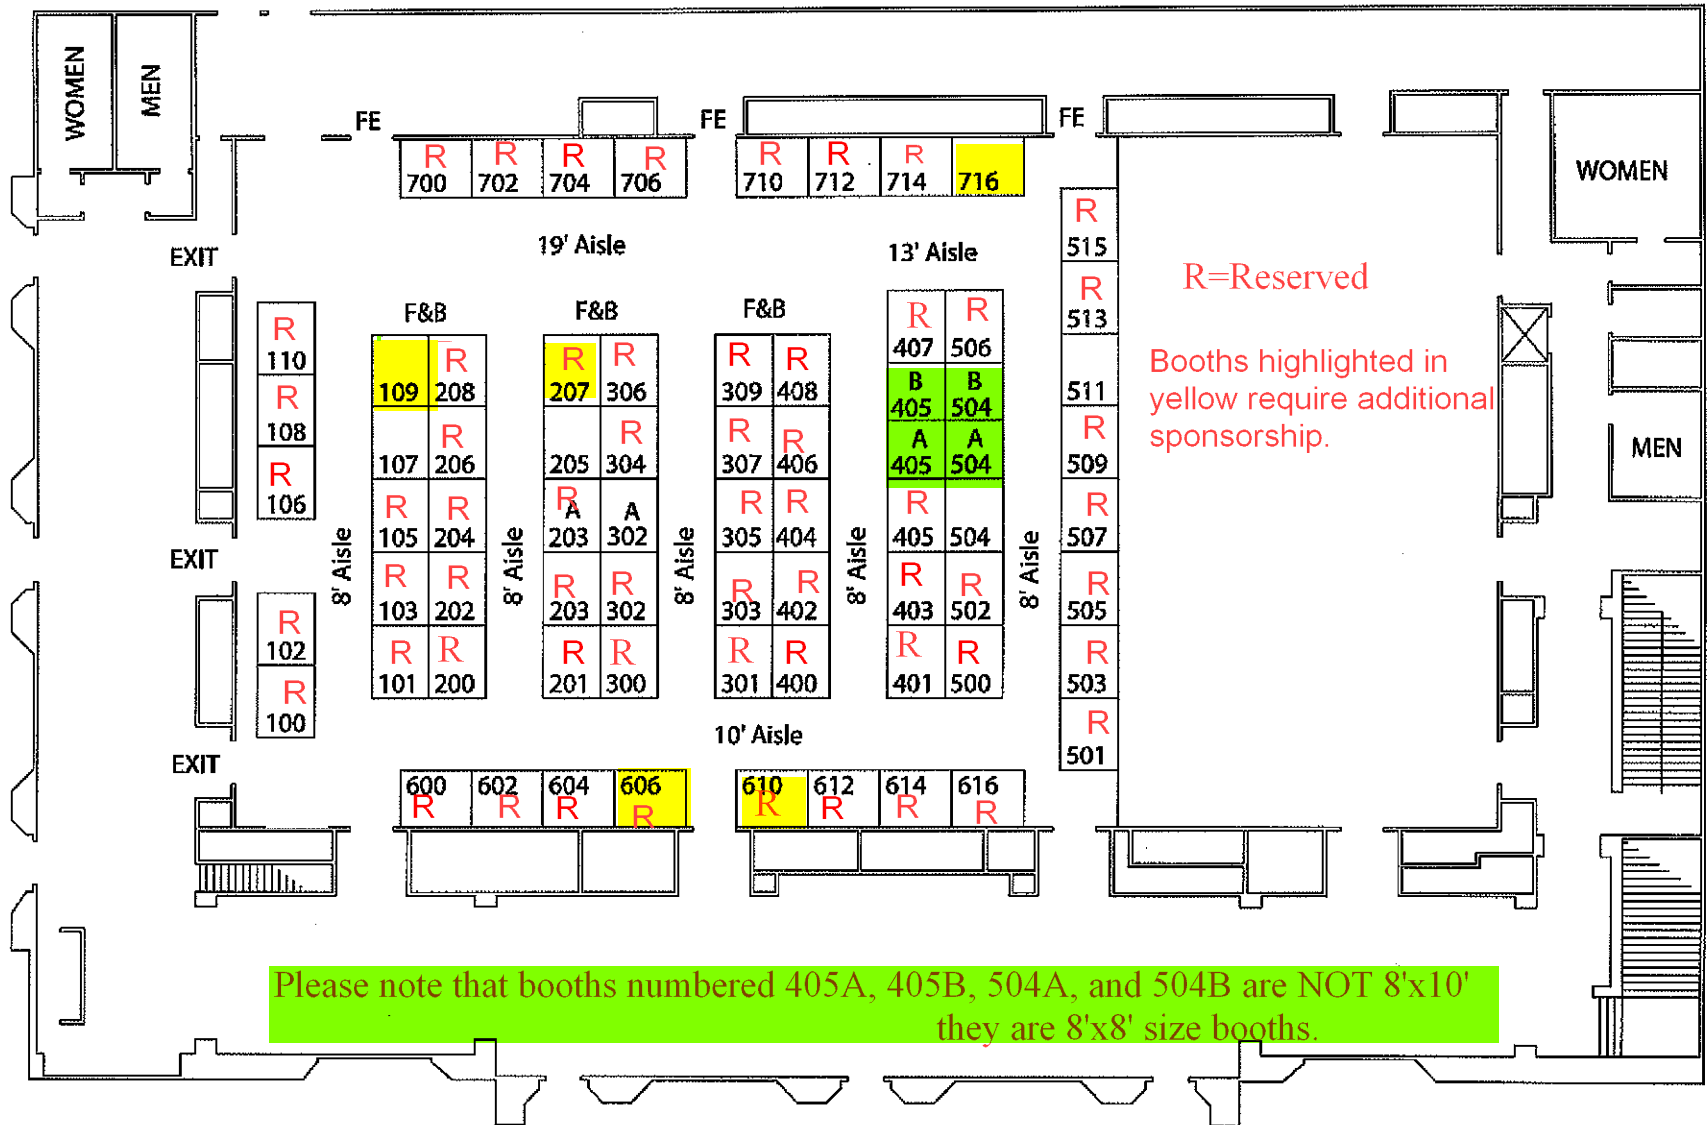

Texas Society of Anesthesiologists

September 10-11, 2010

SCALE:
 0' 5' 10' 20' 30' 40' 50'

BOOTHS: 67 8' x 10'
 : 4 8' x 8'