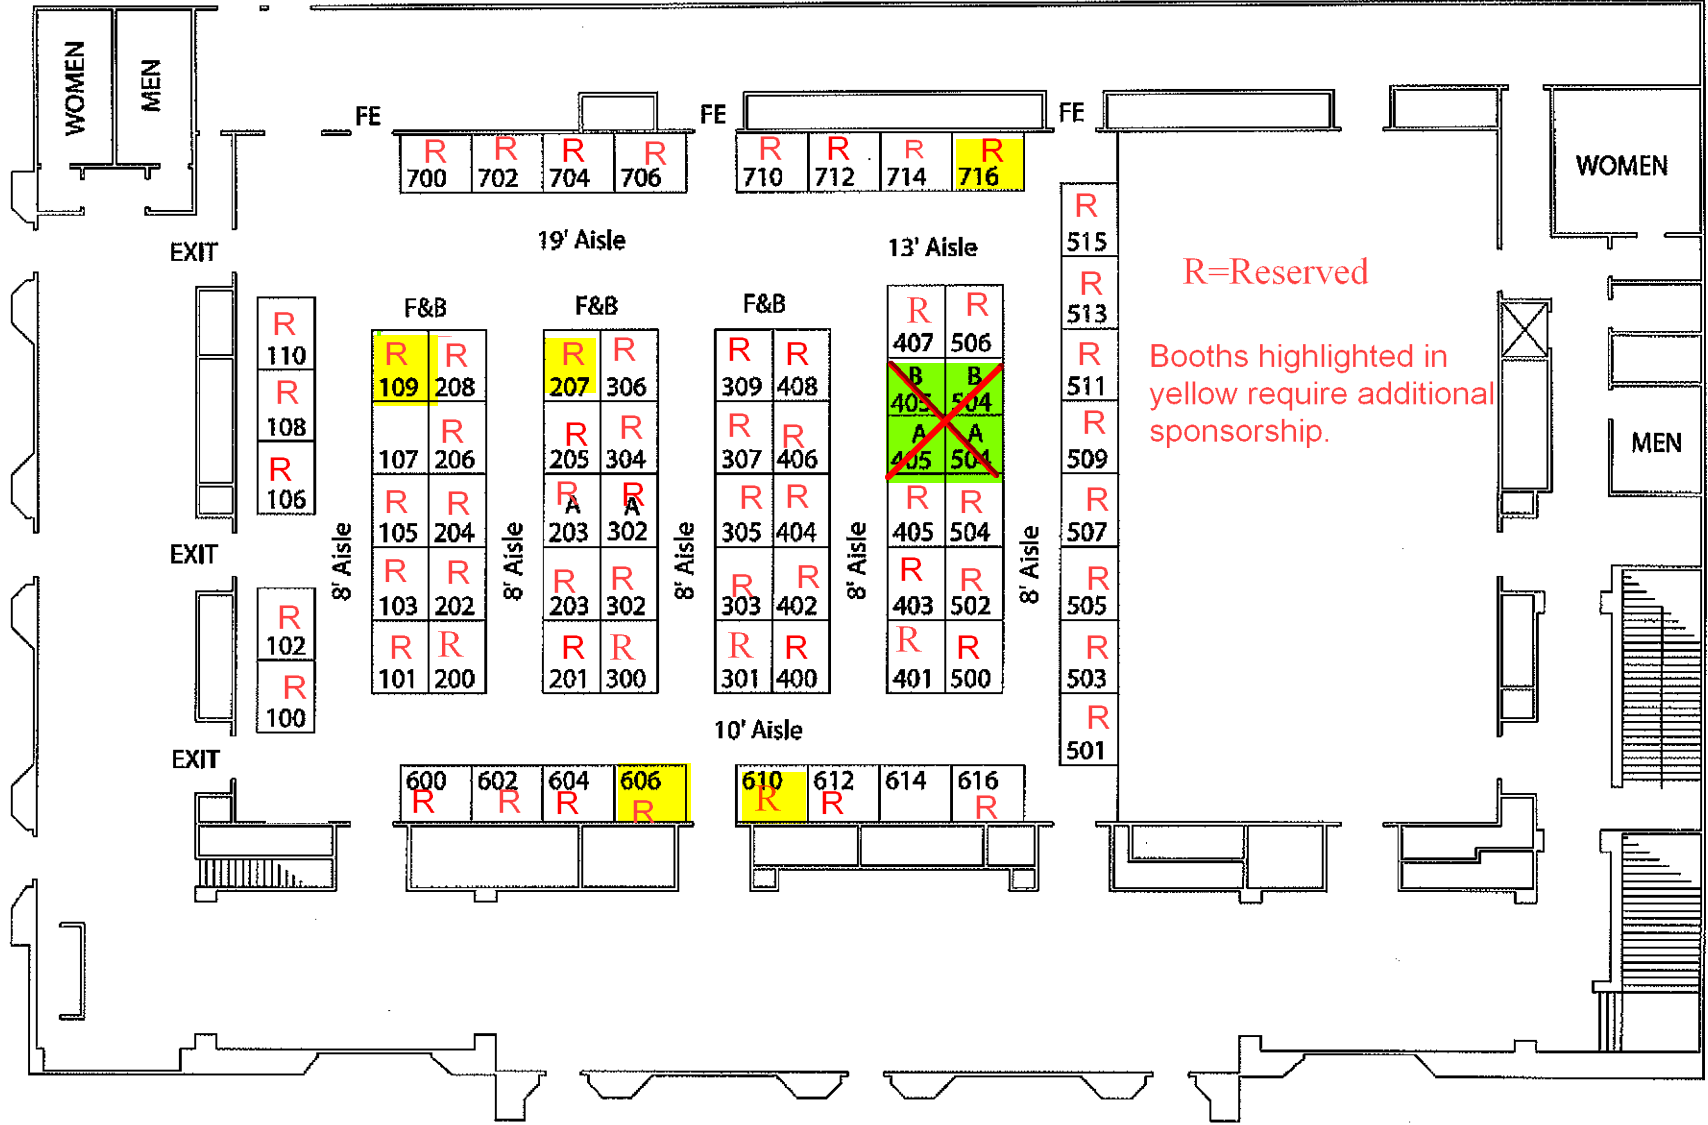

Texas Society of Anesthesiologists

September 10-11, 2010

BOOTHS: 67 8' x 10'
: 4 8' x 8'